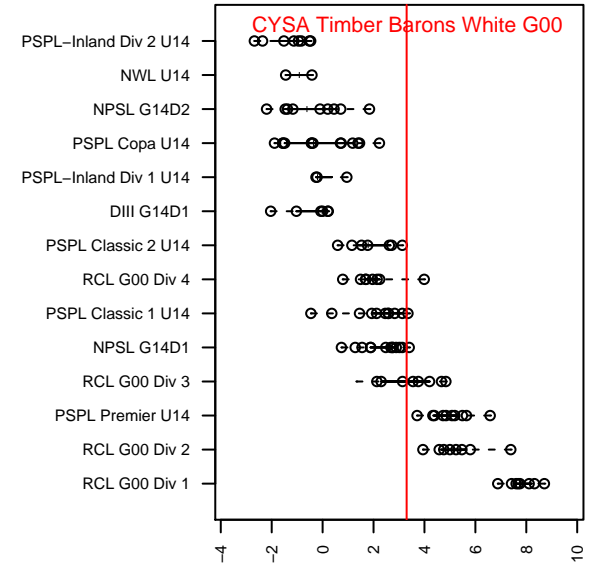

**attack and defense rating
relative to others at age
and all opponents in last 13 months**