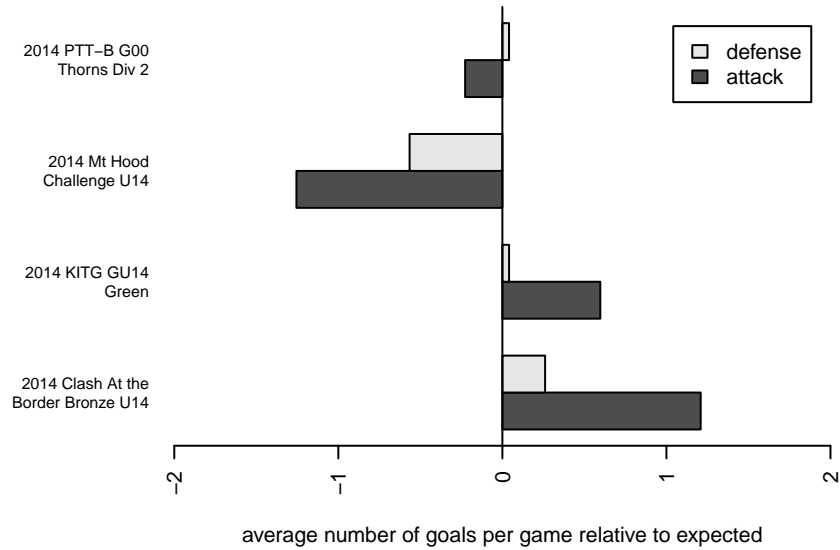

Performance relative to 13 month average